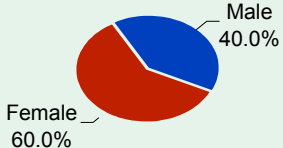

Leading Affiliates

WOR-AM (New York)
WAGE-AM (Wash., DC)
WARM-AM (Wilkes-Barre)
WFBL-AM (Syracuse)
WVOM-AM (Bangor)
KKOL-AM (Seattle)
KTKZ-AM (Sacramento)
WOSH-AM (Green Bay)

National 12+ Distribution

%US Coverage: 34.2%

Don't miss Out On One of the Hottest Consumer Categories

- Participate in the $38 billion gardening products business
- Reach the 80% of total US households that garden
- Highly credible host, known by both your listeners...and your clients
- Develops extremely loyal audiences

Here's the Most Prominent Radio Expert in the Field...Or in the Garden!

- Most recognizable syndicated talk radio show on gardening for over 15 years
- Featured on *Good Morning America*
- Syndicated newspaper columnist, *The Garden Hotline*
- Editor for Gardening, *Americana Encyclopedia Yearbook* since 1984
- Member of faculty at New York Botanical Garden for 25 years

Network Feed Times: GE8, Starguide

	Eastern	Central	Mountain	Pacific
LIVE	Su, 8a-10a	Su, 7a-9a	Su, 6a-8a	Su, 5a-7a

Permitted Clearance Times: All

Terms: Barter, 4 min per hour

Producer: Noah Fleischman, (212) 642-4461

Affiliations: (212) 642-4533