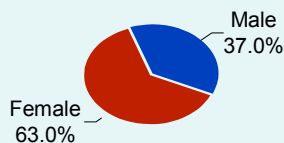

WOR-AM (New York)
 KVTA-AM (Los Angeles)
 KSRO-AM (San Fran)
 WBEN-AM (Buffalo)
 WDRC-AM (Hartford)
 CKLW-AM (Detroit)

National 12+ Distribution

% US Coverage: 69%

"Year-in and year-out, Dr. Joy performs for News Radio 560 WGAN. She is #1 in most books 25-54."